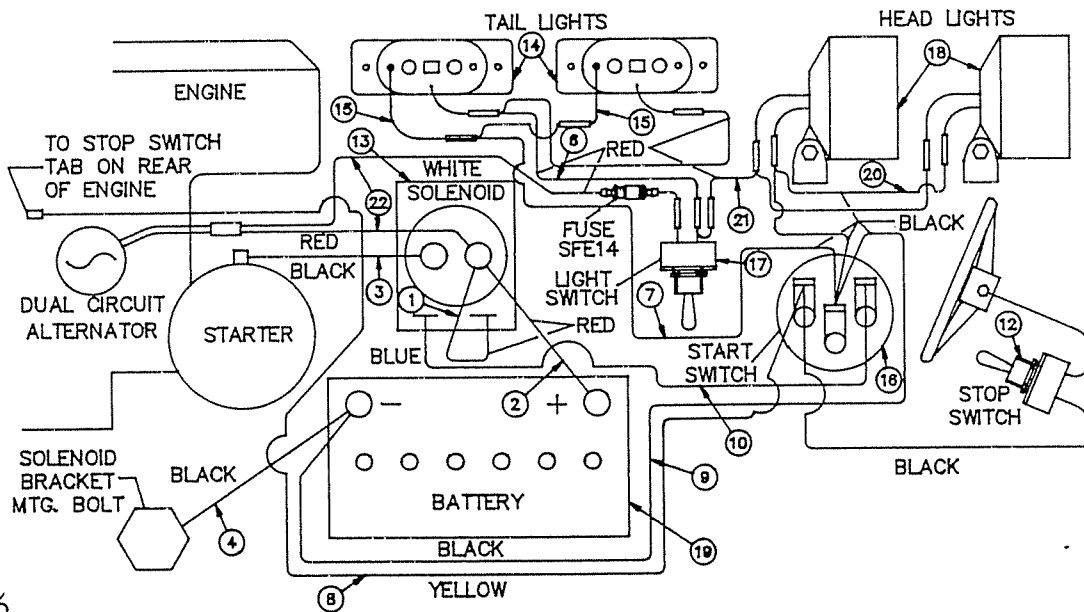

611-00 WIRING DIAGRAM ↑

11
LIGHTS
ONLY
WHEN
ENGS.
RUNS

REF. NO.	PART NO.	DESCRIPTION	REF. NO.	PART NO.	DESCRIPTION
1	2093	Red Wire 4 Inch 18GA	17	6894	Light Switch Assembly
2	3611	Battery Cable Red 9 Inch	ASM	6800	Headlight Assembly
3	6516	Battery Cable Black 9 Inch	18	2963	Headlight
4	3610	Battery Cable Black 9 Inch w/ 5/16 Term.	NI	2964	Headlight Bulb
5	6886	Solenoid/Light Switch Wire (Red) (609-XX only)	19	3633	Battery
6	6889	Taillight/Light Switch Wire (Red)	20	6892	Headlight/Switch Wire (Black)
7	6890	Taillight/Switch Wire (Black)	21	6891	Headlight/Light Switch Wire (Red)
8	6887	Engine/Switch Wire (Yellow)	22	6895	Alternator Wire (611-XX Only)
9	6888	Battery Gnd/Switch Wire (Black)	NI	6896	8 Inch Poly Loom
10	6885	Solenoid/Switch Wire (Blue)	NI	6897	28 Inch Poly Loom
11	6381	Alternator Wire (Red) (609-XX Only)	NI	6898	66 Inch Poly Loom
12	6893	Stop Switch Assembly	NI	6917	2 Inch Poly Loom
13	2084	Solenoid	NI	6899	29 Inch Poly Loom
14	6508	Taillight Assembly	NI	6763	Poly Loom Tee
15	6319	Taillight Ground Wire	NI	6813	Poly Loom Break Out
16	6344	Start Switch