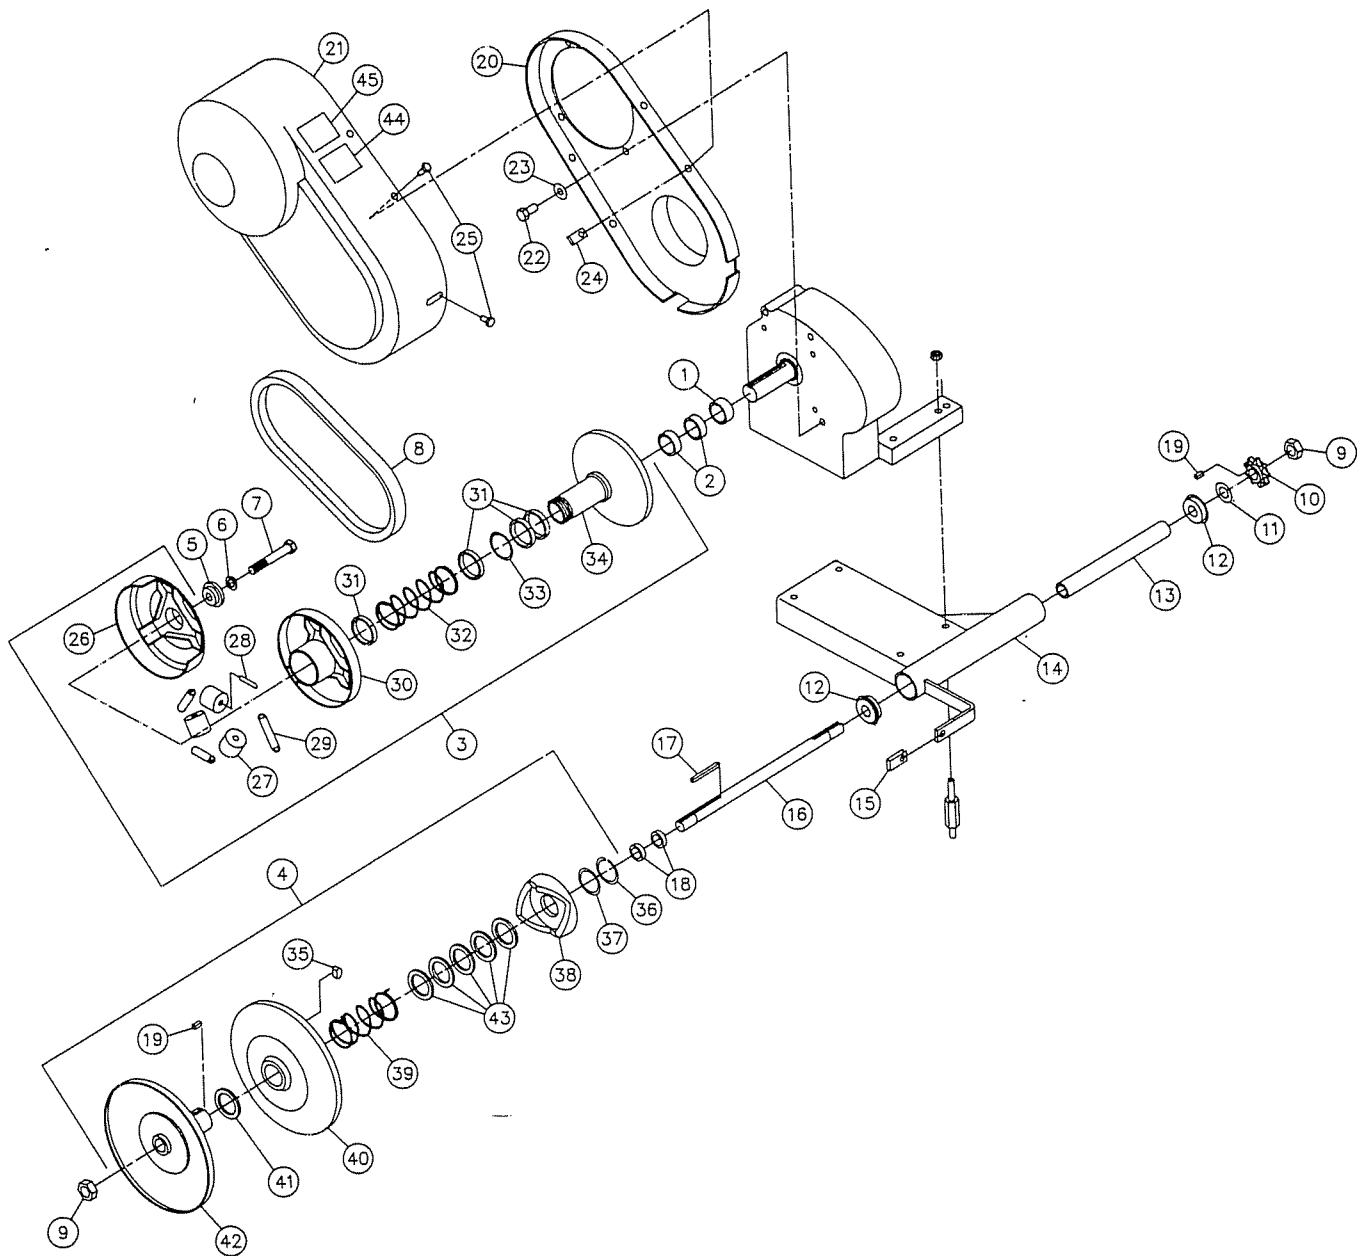

REF. NO.	PART NO.	DESCRIPTION	REF. NO.	PART NO.	DESCRIPTION
1	6940	Anvil	9	6945	Actuator Body
2	3904	Spacer 5/8 O.D. x 5/8	10	6946	Actuator Pin
3	9184	3/8-16 x 4 Hex Cap Screw GR8	11	6947	Spring
4	9085	3/8-16 Toplock Hex Nut	12	6948	Lever
5	6941	Brake Lining w/Hole	13	6949	Washer .328 x .56 x .06
6	6942	#10-24 x 3/8 Pan Head Mach. Screw	14	6950	5/16-24 Castle Nut
7	6943	Brake Lining	15	9116	Cotter Pin 3/32 x 3/4
8	6944	Backing Plate			