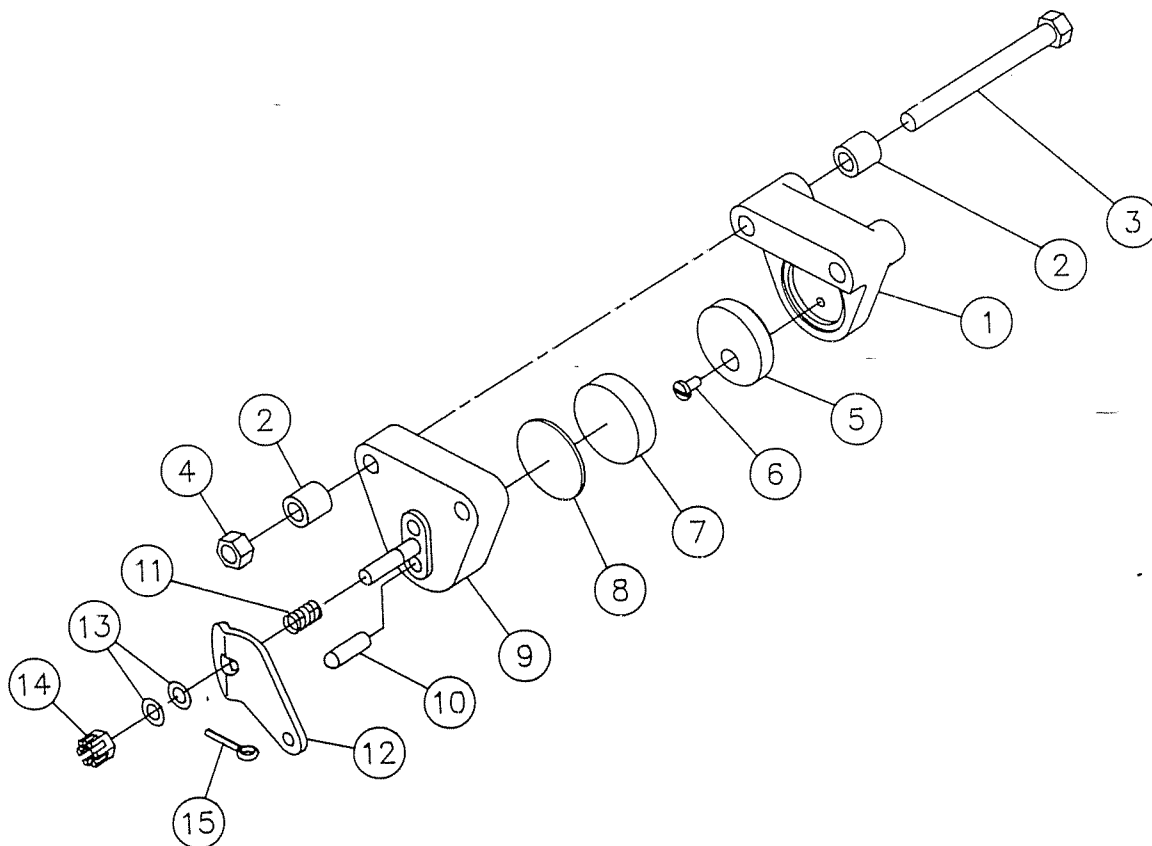

REF. NO.	PART NO.	DESCRIPTION	REF. NO.	PART NO.	DESCRIPTION
1	6940	Anvil	9	6945	Actuator Body
2	3904	Spacer 5/8 O.D. x 5/8	10	6946	Actuator Pin
3	9184	3/8-16 x 4 Hex Cap Screw GR8	11	6947	Spring
4	9085	3/8-16 Toplock Hex Nut	12	6948	Lever
5	6941	Brake Lining w/Hole	13	6949	Washer .328 x .56 x .06
6	6942	#10-24 x 3/8 Pan Head Mach. Screw	14	6950	5/16-24 Castle Nut
7	6943	Brake Lining	15	9116	Cotter Pin 3/32 x 3/4
8	6944	Backing Plate			