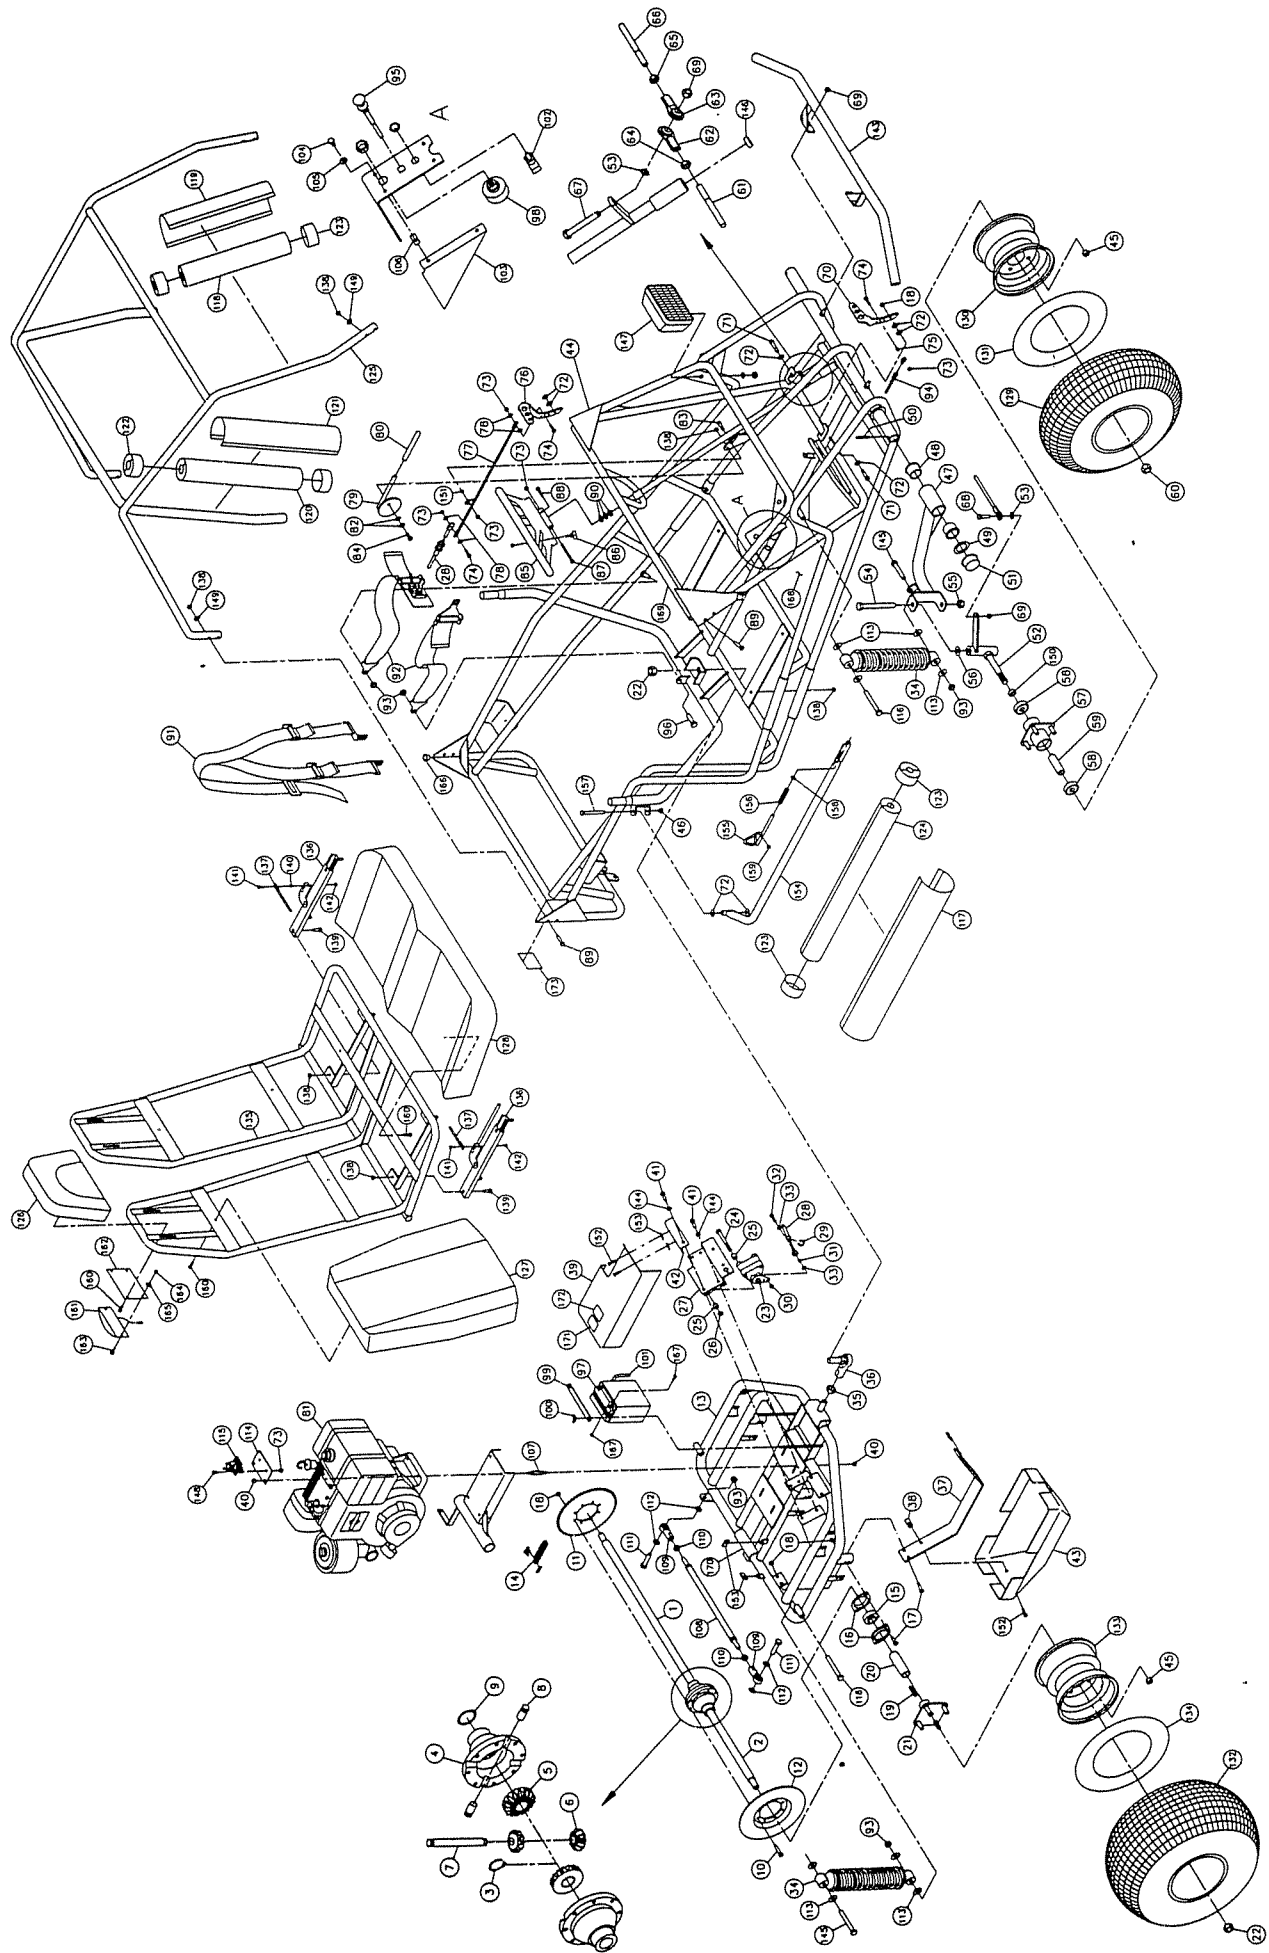

REPAIR PARTS

Models 608-00 609-00 611-00