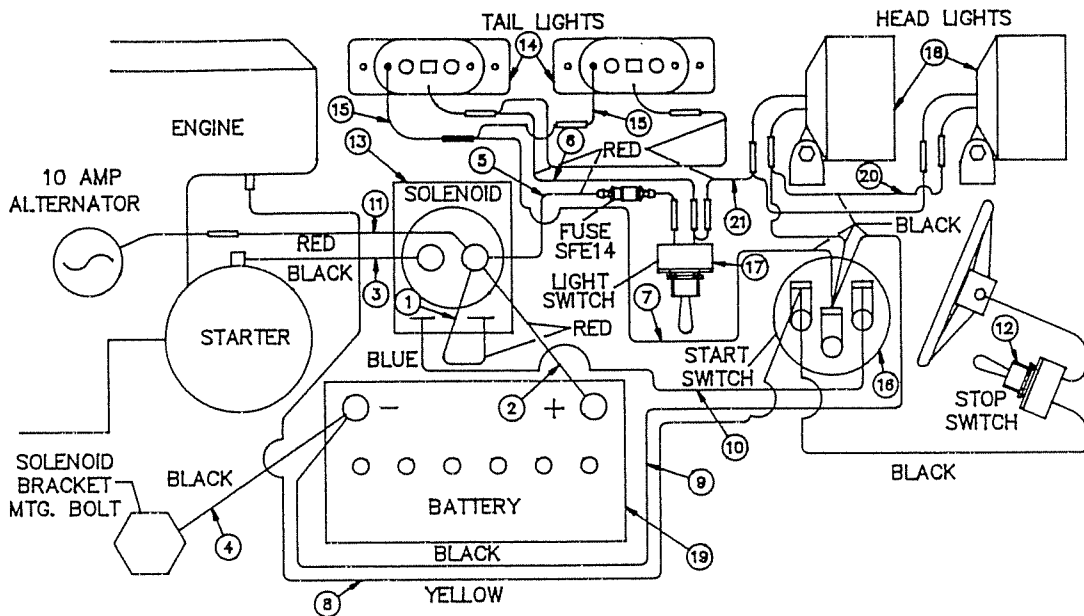

609-00 WIRING DIAGRAM ↑