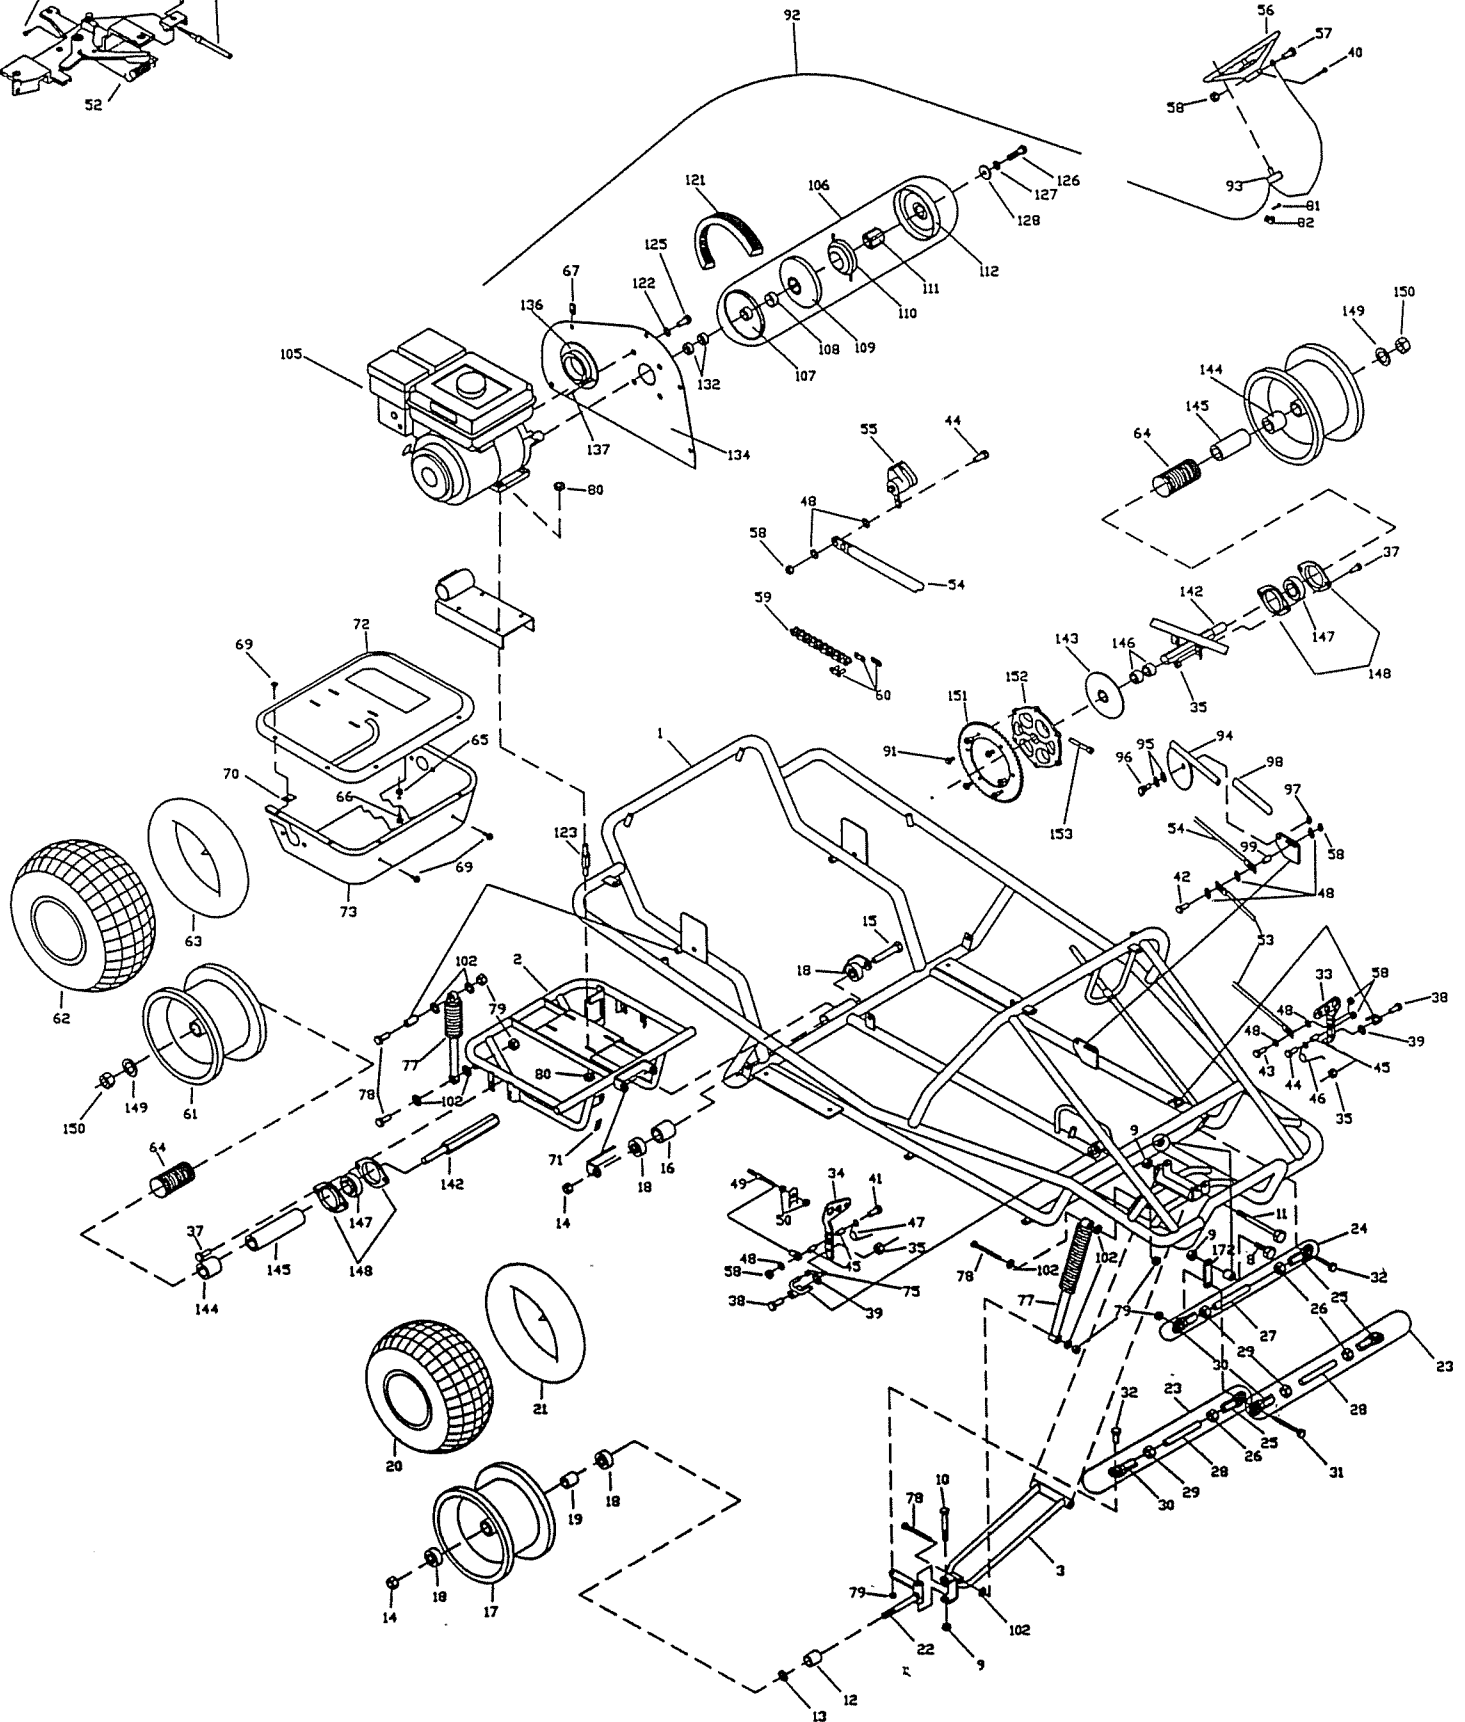

THROTTLE CABLE DETAIL

PARTS LIST MODEL 706B-1

REF NO	PART NO	DESCRIPTION	REF NO	PART NO	DESCRIPTION
108	200349	BUSHING	141	1469	WASHER .625ID 1.062OD .062THK Z
109	**	MOVEABLE SHEAVE	142	11797H-16	AXLE HEX WDMT- ZINC PLTD
110	**	SHOE ASSEMBLY	143	9511H	BRAKE DISC 6 HEX
111	**	HUB	144	5222-16	SPACER 1.000ID X 1.250OD X 1.250L
112	**	DRUM	145	6783-16	SPACER 1.000ID 12G 4.125L
ASM	5958	DRIVEN PULLEY 30S 217610 (INCL 114 - 120)	146	2265-16	SPACER 1.000ID 12G .750L ZINC
114	2477	RETAINING RING	147	3941H	BEARING PRECISION, SEAL .875HEX
115	**	CAM	148	6617	BRG FLNG-HEAVY YELLOW
116	~~8575~~	SPRING <i>6805</i>	149	1194	WASHER 3/4 SAE FLAT
117	6804	BUTTON NYLON	150	9162	NUT 3/4-10 HEX TL Z
118	**	BUSHING	151	9338	SPROCKET LA 420P 60T
119	**	STATIONARY SHEAVE	152	6280H	SPROCKET HUB HEX
120	**	MOVEABLE SHEAVE	153	6701	BOLT 5/16-18 X 1.250 SHCS
121	5959	BELT 30S 203589 27.4 OC	154	11928-5	CENTER BAR 706 RED BARON
122	9060	WASHER 5/16 TYPE A PLAIN SAE	155	6320	HEADREST SGL PLAIN
123	1356	STUD ASM	156	5447	SAFETY FLAG - 6FT
124	1136	NUT 5/8-18 CL HEX JAM Z	157	12016-2	HEADREST FRAME GBLK
125	9101	BOLT 5/16-24 X .500 HHCS G5 NL	158	9810	BRAKE PAD SVC KIT (INCL 159-161)
126	8204	BOLT 5/16-24 X 2.250 HHCS G5 YZ	159	**	ANVIL W/LINING
127	1124	WASHER 5/16 SL Z	160	**	BRAKE LINING
128	1398	WASHER 21/64 ID X 1 1/4 X 1/8	161	3928	BACKING PLATE
129	8720	SPROCKET 420P 9T INTEGRAL KEY	162	3930	ACTUATOR PIN
130	3403	KEY 3/16SQ X 2.000	163	3931	ADJUSTER PIN
131	1119	SPACER .625ID 1.062OD .125THK Z	164	3932	NUT JAM
132	1938	SPACER .75ID 11GA .375 ZI	165	9158	BOLT 3/8-16 X 2.250 HHCS
133	11808	CAP VINYL 1.5 ID 1.5LG .06 BLK	ASM	6534	MB-1 SERVICE KIT (INCL 166-168)
134	11775-2	PLATE COVER 2XX4XX GBLK	166	**	GROOVE PIN
136	8231	COVER PLATE EXTENSION	167	**	LEVER
137	8258	RIVET AL/AL .25GRIP .125DIA	168	**	BRAKE HOUSING
138	11806-2	CHASSIS WLDMNT BLK 2XX4XX	169	11361	BOLT - FLAG MTG
139	10342	SPANNER 5/8ID X 14G X 5.125	170	6452	BOLT 3/8-16 X 5.000 HHCS G5 Z
140	2777	JACKSHAFT 5/8 X 10.812	171	2386	BOLT 3/8-16 X 3.500 HHCS G5 Z
			172	11943-2	LEVER STEERING PIVOT

MODEL SPECIFIC GRAPHICS

NI	12031	#706B-01 & 706B-02 DECAL SHEET: PAN, STRG WHEEL, SIDE & FRONT
NI	12040R1	#706B-01 & #706B-02 HANG TAG
NI	12049	#706B-06 DECAL SHEET: PAN STRG WHEEL, SIDE & FRONT
NI	12050R1	#706B-06 HANG TAG

ASM - ASSEMBLY

NI - NOT ILLUSTRATED

** - NOT SOLD SEPERATELY