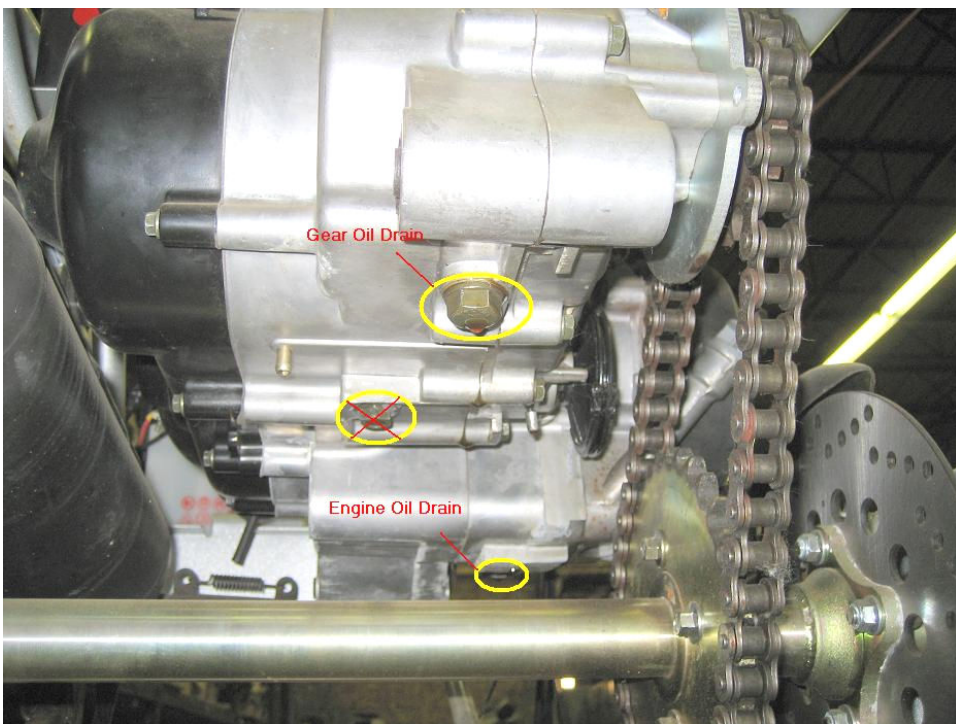

80W-90 Gear Oil: 0.75 liter

10W-40 Motor Oil: 30oz