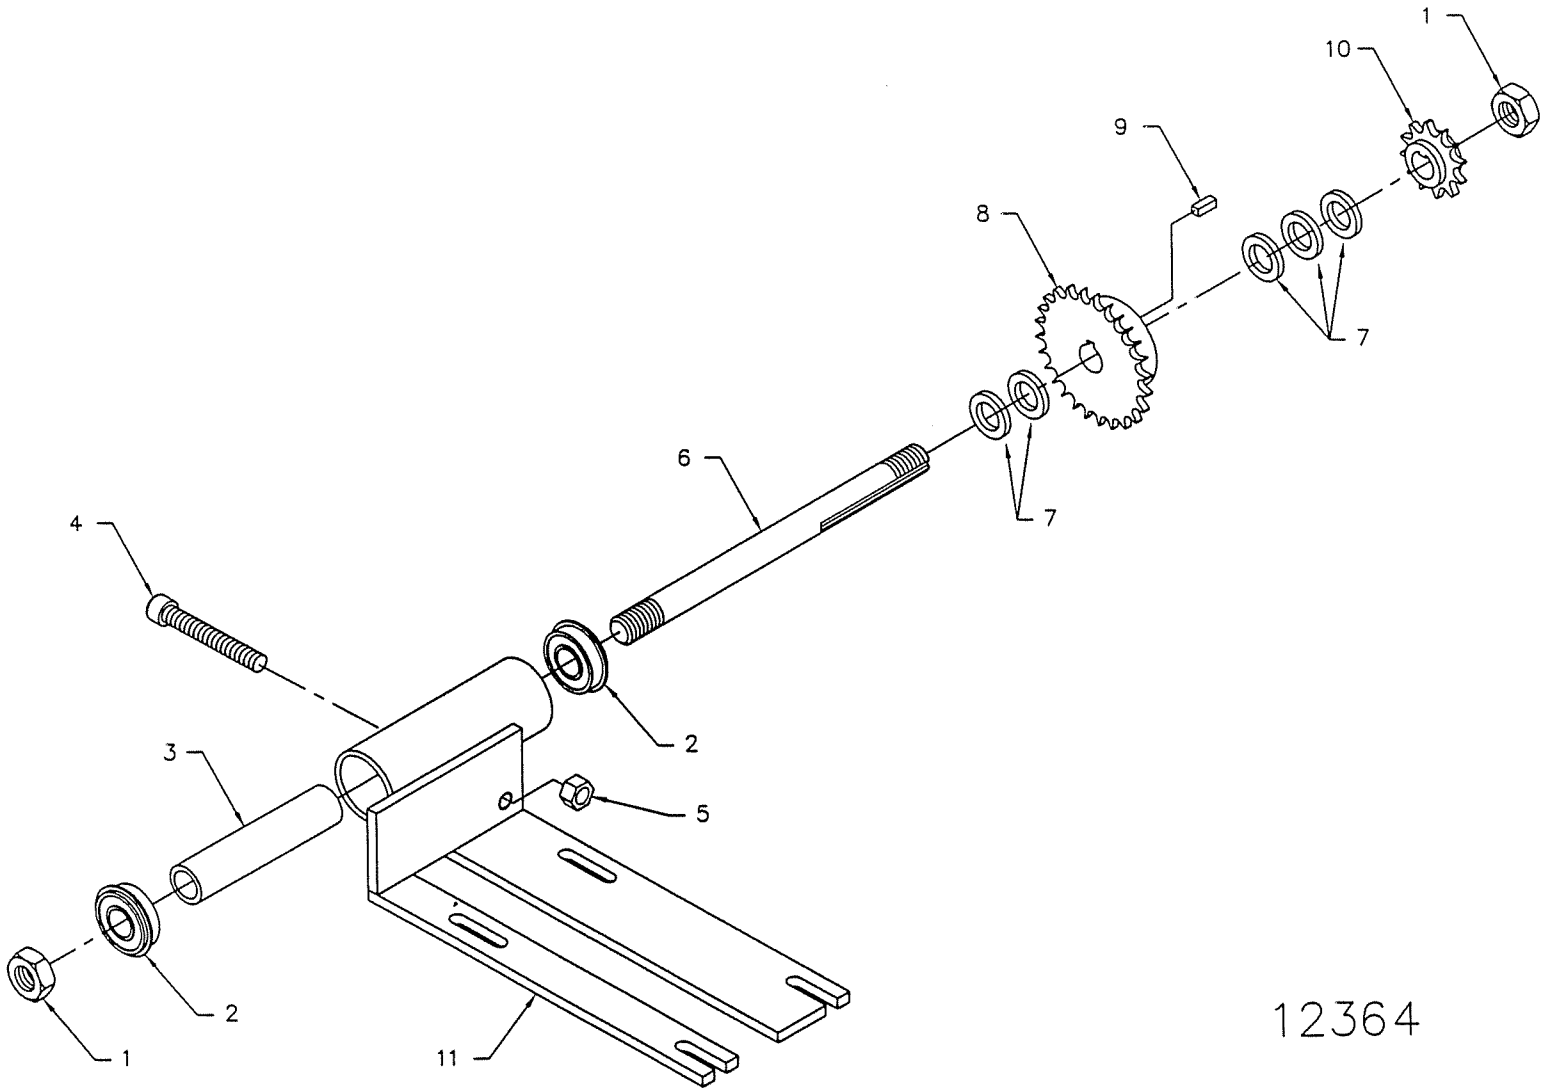

723 SPEED REDUCER

REF NO	PART NO	DESCRIPTION
1	1136	NUT 5/8-18 CL HEX JAM Z
2	5090	BEARING 5/8 ID 1-3/8 OD SNAP RING
3	6568	SPANNER 5/8 ID X 3-7/8 LG 11GA
4	2385	BOLT 3/8-16 X 4.000 FULL THRD HHCS G2 Z
5	1128	NUT 3/8-16 HEX Z
6	6563	JACKSHAFT 5/8 X 8.500
7	1119	SPACER .625ID 1.062OD .125THK Z
8	6570	SPROCKET 35P 26T .625IN ID
9	1031	KEY 3/16SQ X .500L
10	3504	SPROCKET DR 35P 12T .625IN ID
11	6558-2	SPEED REDUCER CHASSIS GLBLK

12364