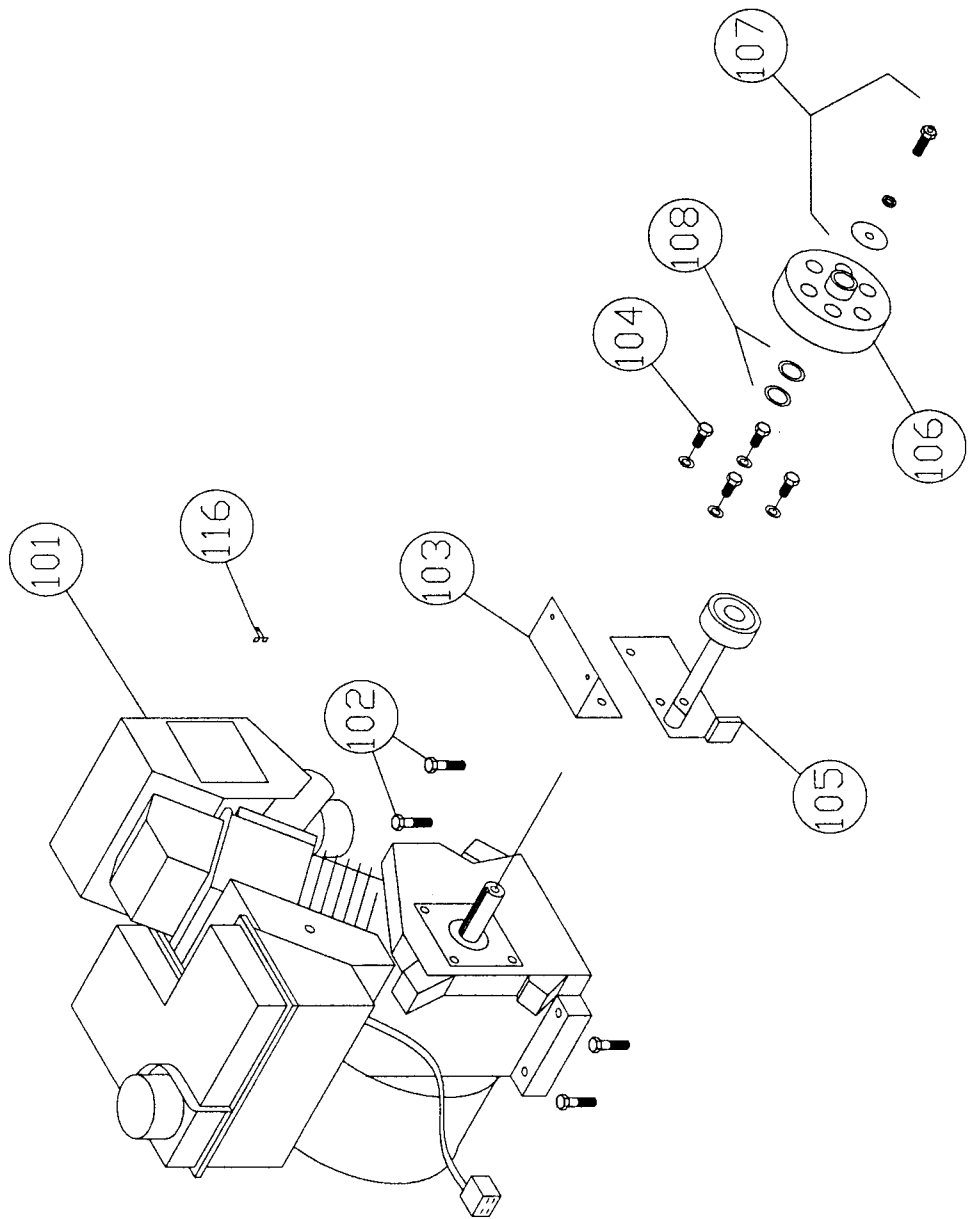

Pacer, Stinger
P25, X25

Pacer, Stinger
P25, X25

Pacer, Stinger

X25, P25

Reference Number	Part Number	Part Description	Quantity Required
1	45005	Frame, Pacer - Yellow	1
	45006	Frame, Stinger - Orange	1
2	40404	Spindle, Right (Promo)	1
	50250	Bolt, 5/8-11 x 4 Hex Head GR 8	1
	50015	Nut, 5/8-11 Nylock	2
3	40403	Spindle, Left (Promo)	1
	50250	Bolt, 5/8-11 x 4 Hex Head GR 8	1
	50015	Nut, 5/8-11 Nylock	2
4	10528	Tie Rod, 9" - Assembly Includes Tie Rod Ends	1
	50012	Nut, 3/8 Jam Nut-fine	1
	50014	Nut, 3/8 Center lock FT	2
5	10529	Tie Rod, 19" - Assembly Includes Tie Rod Ends	1
	50012	Nut, 3/8 Jam Nut-fine	1
	50014	Nut, 3/8 Center lock FT	2
6	45021	Pedal, Brake - Black	1
	45022	Pedal, Gas - Black	1
	11801	Spring, Return, Gas Pedal (right)	1
	11802	Spring, Return, Brake Pedal (left)	1
	10052	Pedal spacer - (inside each spring)	2
	50153	Bolt, 5/16-18 X 2-1/2 Hex Head G5 (pedal pivot)	2
	50154	Bolt, 5/16-18 X 1-1/2 Hex Head G5 (cable attachment)	2
	50005	Nut, 5/16-18 Keps (with star washer)	2
	50006	Nut, 5/16-18 Acorn CL	4
50701	Washer, 5/16 SAE Flat	2	
7	11002	Throttle Cable, 70"	1
8	11101	Brake cable	1
9	11049	Throttle Override cable, Bent Tube	1
	50082	Bolt, 1/4 x 2-1/4 Tap	1
	50003	Nut, 1/4 Hex	2
	50845	Clamp, Conduit for override cable (on engine)	1
	50845	Clamp, Conduit for override cable (fold over)	1
	50835	Tinnermans clip (cable spring to engine)	1
10	11160	Brake Band 4"	1
	50153	Bolt, 5/16 x 1 3/4" Hex Head G5	1
	50007	Nut, 5/16-18 Nylock	1
	50006	Nut, 5/16-18 Acorn CL	1
11a	30001	Assembly, Roll Turf 410-350-5 - Rim, Tire, Bearings	2
	50015	Nut, 5/8-11 Nylock	2
11	30451	Rim, 5" Roll Tubless	2
12	11201	Bearing 5/8" X 1-38" snap ring	4
14	30152	Tire, Turf 410-350-5	4
15a	30002	Assembly, Pull Turf 410-350-5 - Rim, Tire, Sprocket etc.	2
15	30452	Rim, 5" Pull Tubless	2
41	20403	Sprocket, 54T #41 bolt on	1
42	11161	Brake Drum 4"	1