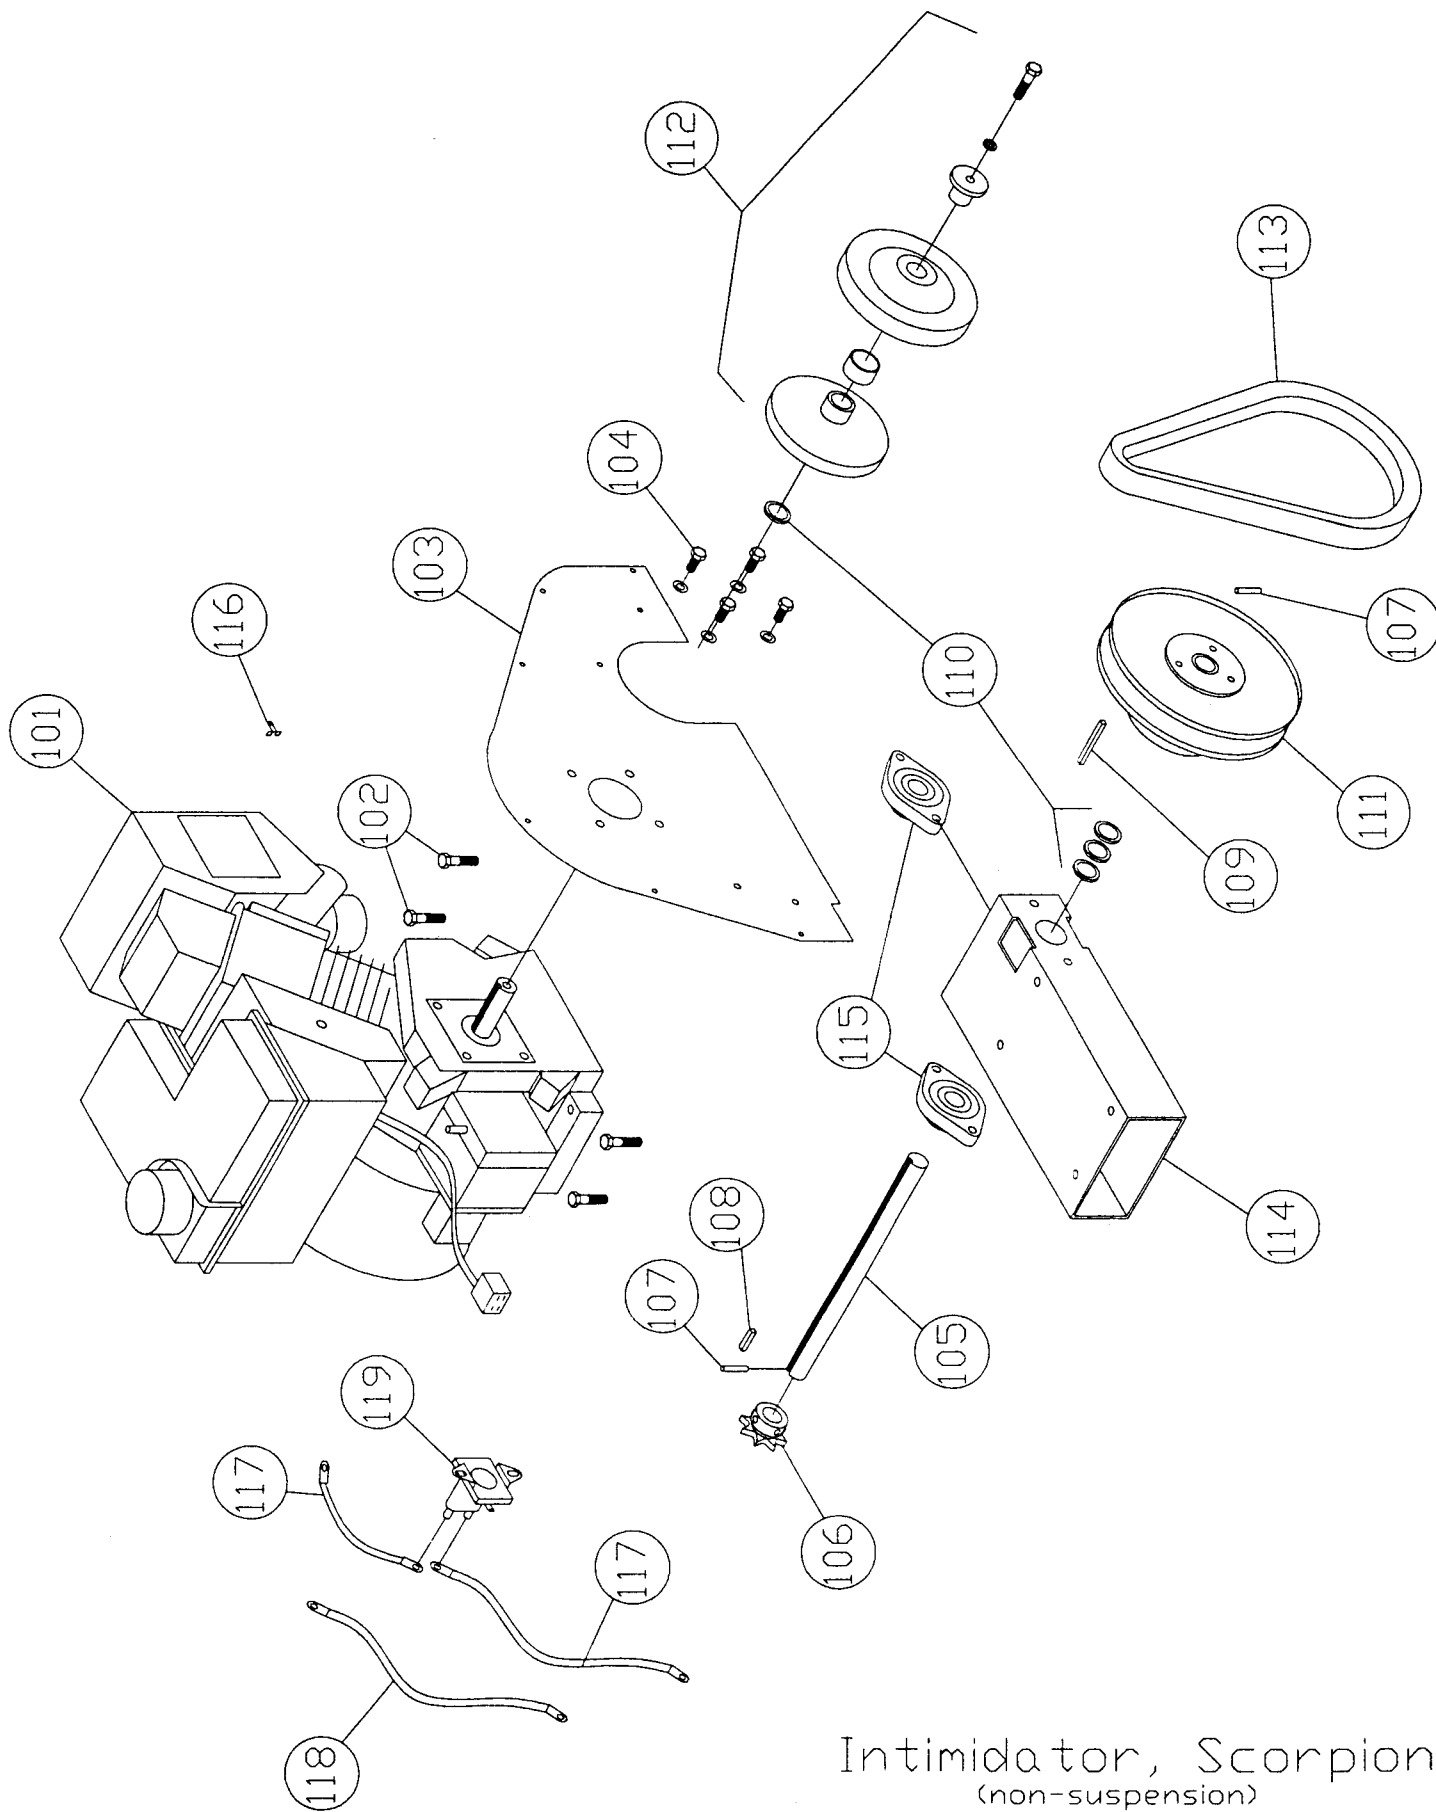

Intimidator, Scorpion
(non-suspension)
I26TC, I26TCE, ZX26TC, ZX26TCE